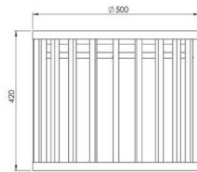

# Misha

صندلی میشا

Item No. 11035 | Ø 50 × H 42 cm |

With its notable elegant profiles, the Misha collection showcases timeless beauty. The sleek shapes of Misha fit effortlessly into any outdoor setting. The collection features beautiful traditional chairs and coffee tables in many different finishes.