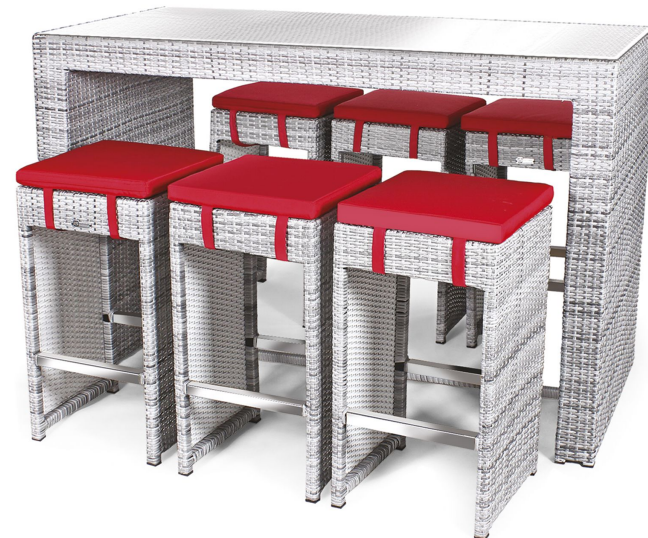

Casa Item No. 11019 | W40 × D55 × H105 cm |

صندلی باری کارا

Bar Table Code 32 Item No. 14032 | W85 × D85 × H92 cm |

میز مربع باری کد ۳۲

Your terrace will appear more inviting than ever with our Casa collection. The collection combines nostalgic designs with innovative materials, giving your outdoor space a strong graphic twist.

2267

2069

Capri Item No. 11018 | W40 × D40 × H72 cm |

صندلی باری کاپری

Bar Table Code 19 Item No. 14019 | W165 × D80 × H117 cm |

میز باری شش نفره کد ۱۹

Have a good breakfast with capri bar chairs. Pure and classy design, backless seaters, Suitable for small kitchen.